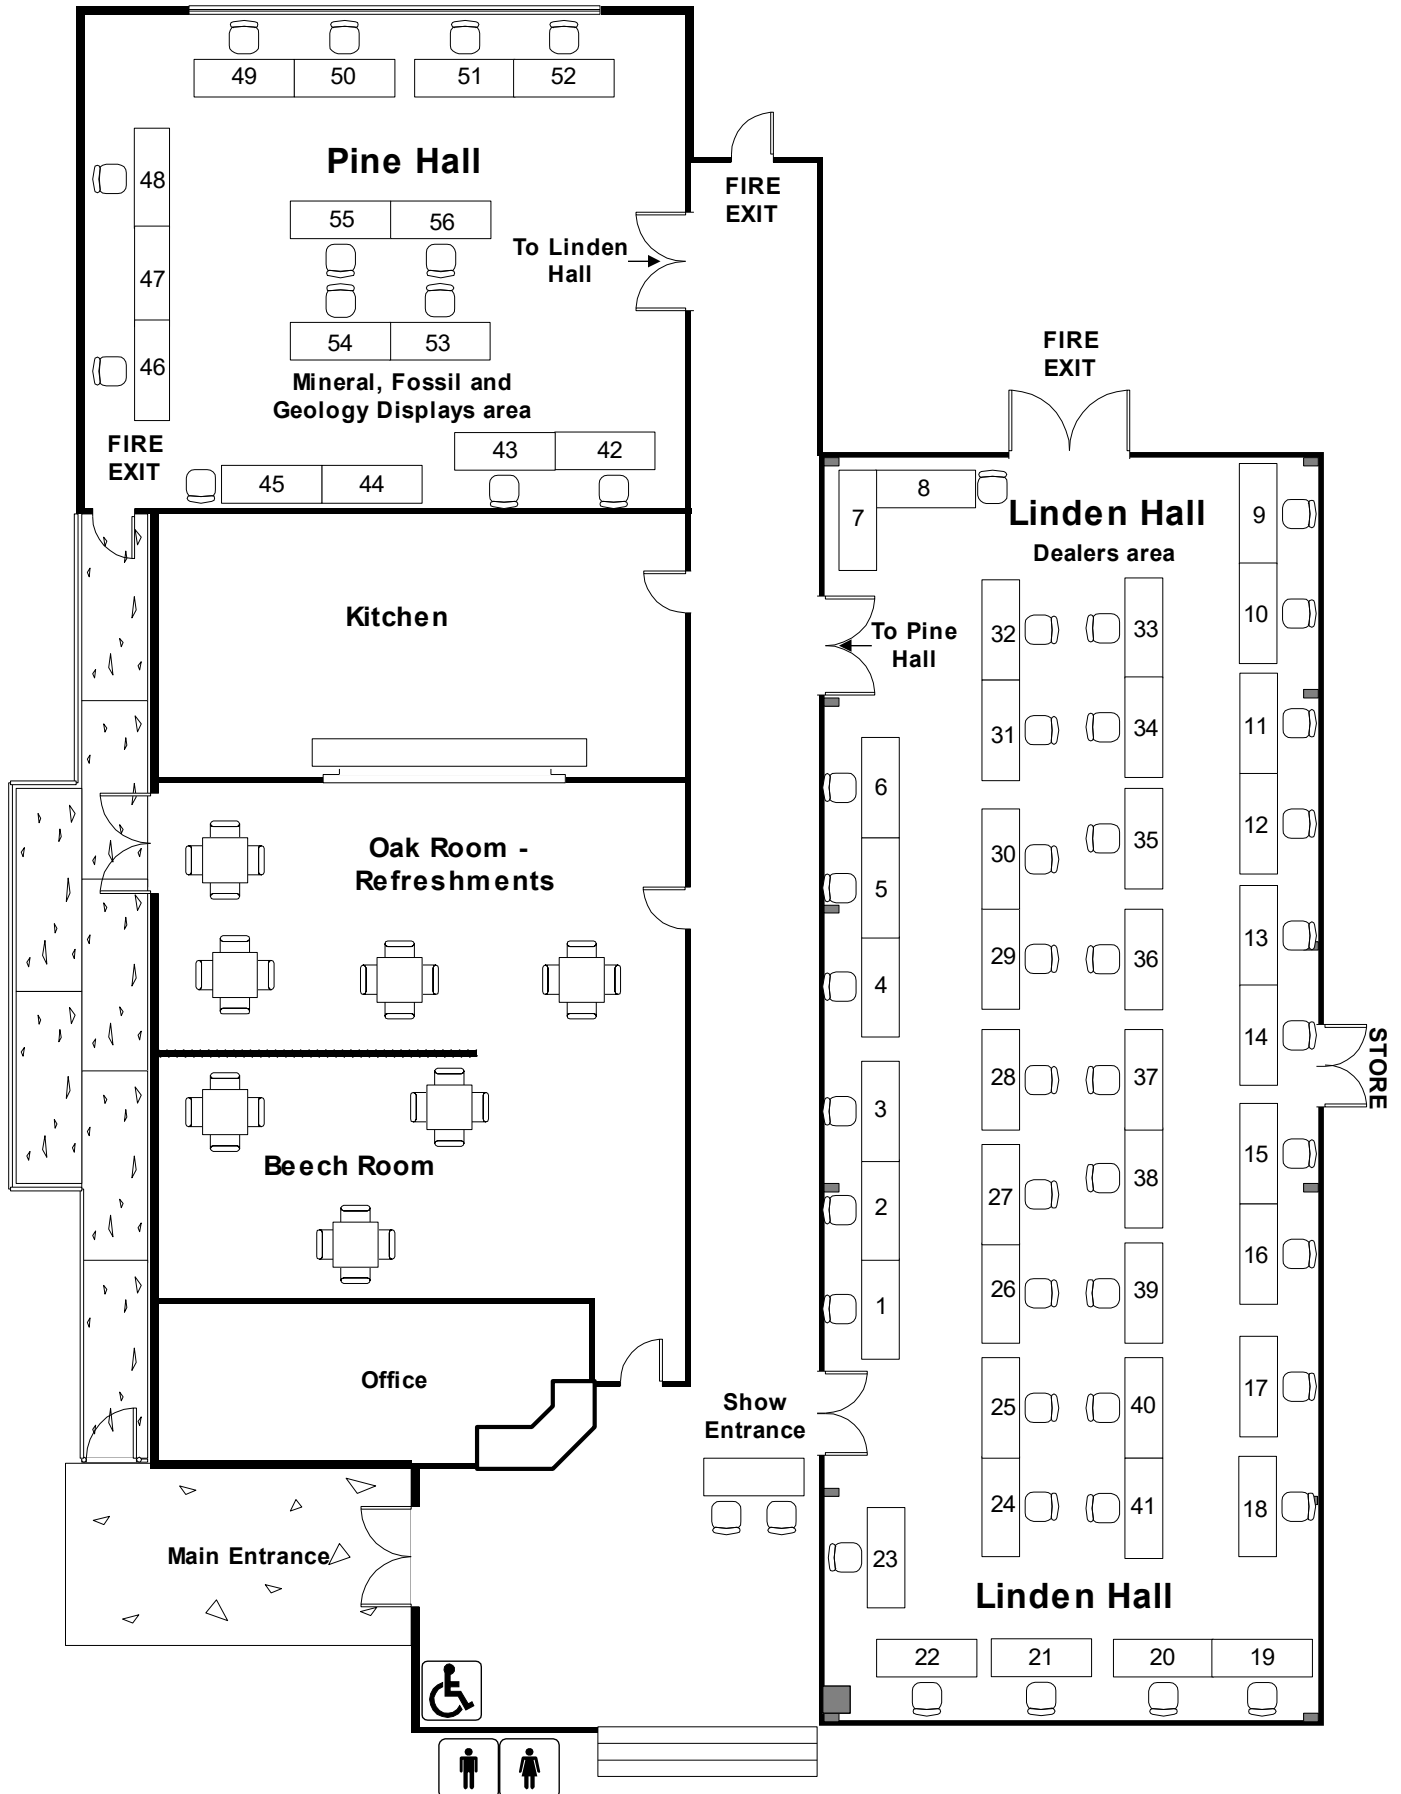

Hampshire Mineral & Fossil Show

2018 Show Plan & Table Numbers

Hampshire Mineral & Fossil Show

Exhibitors' Table Numbers

Trade Tables in the Linden Hall

Table	Exhibitor	Subject & Contact Details
1 - 3	Down To Earth Geol. Supplies.....	High quality affordable fossils, minerals, geological books and maps. bigfossil.com 01452-714945
4	The Rock Gallery.....	Minerals, rocks and fossils. therockgallery.co.uk. 07512-156579
5	Mirrorstone.....	Minerals, crystals and fossils. mirrorstonecrystals.com. 0121-444-3003
6	Broadstone Minerals.....	Suppliers of quality worldwide mineral specimens. broadstoneminerals.com. 01202-696523
7 - 8	SMB Minerals	Mineral sales.
9 - 10	UK Fossils.....	Online fossil shop. ukfossilsforsale.com. 01454-859924
11 - 12	John Cooper's Books.....	Pre-owned earth sciences books. 020-8777-0249
13 - 14	Richard Tayler Minerals.....	Rare species of minerals and rocks plus display minerals. richardtaylor.co.uk. 01932-862340
15	Transatlantic Minerals.....	UK & international classic & contemporary minerals. 07881-821626
16 - 17	Rob Rider.....	Minerals and fossils.
18	Napier Jewellery, Stones & Beads	Handmade jewellery from semi-precious stones. 01202-482901
19 - 20	Ralph Sutcliffe Minerals.....	Specialising in British and Tsumeb mineral specimens. ralphsutcliffeminerals.co.uk. 07950-268022
21 - 22	Taranis Minerals.....	Supplying quality aesthetic mineral specimens. taranisminerals.com.
23	Aeroliths.....	Meteorites from around the world. 01202-887084
24 - 25	MMM.....	Minerals, fossils and mining memorabilia. mmmuk.co.uk. 01736-762162
26 - 27	James' Fossils & Minerals.....	Fossils, minerals, geological specimens, books & prints.
28	Crystal and Ice.....	Mineral and fossil specimens. 01629 760275
29 - 30	Dr. Quartz.....	Minerals, fossils and stone gifts. 07923-415883
31 - 32	Stonechat.....	Minerals, fossils, crystals, gemstone gifts and jewellery. 01954-252063
33 - 34	Earth's Wonders.....	Minerals & fossils from around the world. 07786-634674
35 - 36	Dr. Dinosaur.....	Fossils, dinosaur models and memorabilia. 020-8882-2606
37 - 38	Mike's Minerals & Fossils.....	Worldwide minerals and fossils, crystals and jewellery. fossil-zone.co.uk 01297-444967
39	Simon Rox.....	Minerals, fossils, jewellery & meteorites.
40 - 41	Palaeo Jo's.....	Fossils, minerals & handcrafted jewellery. palaeojos.com. 01234-721314

Display Tables in the Pine Hall